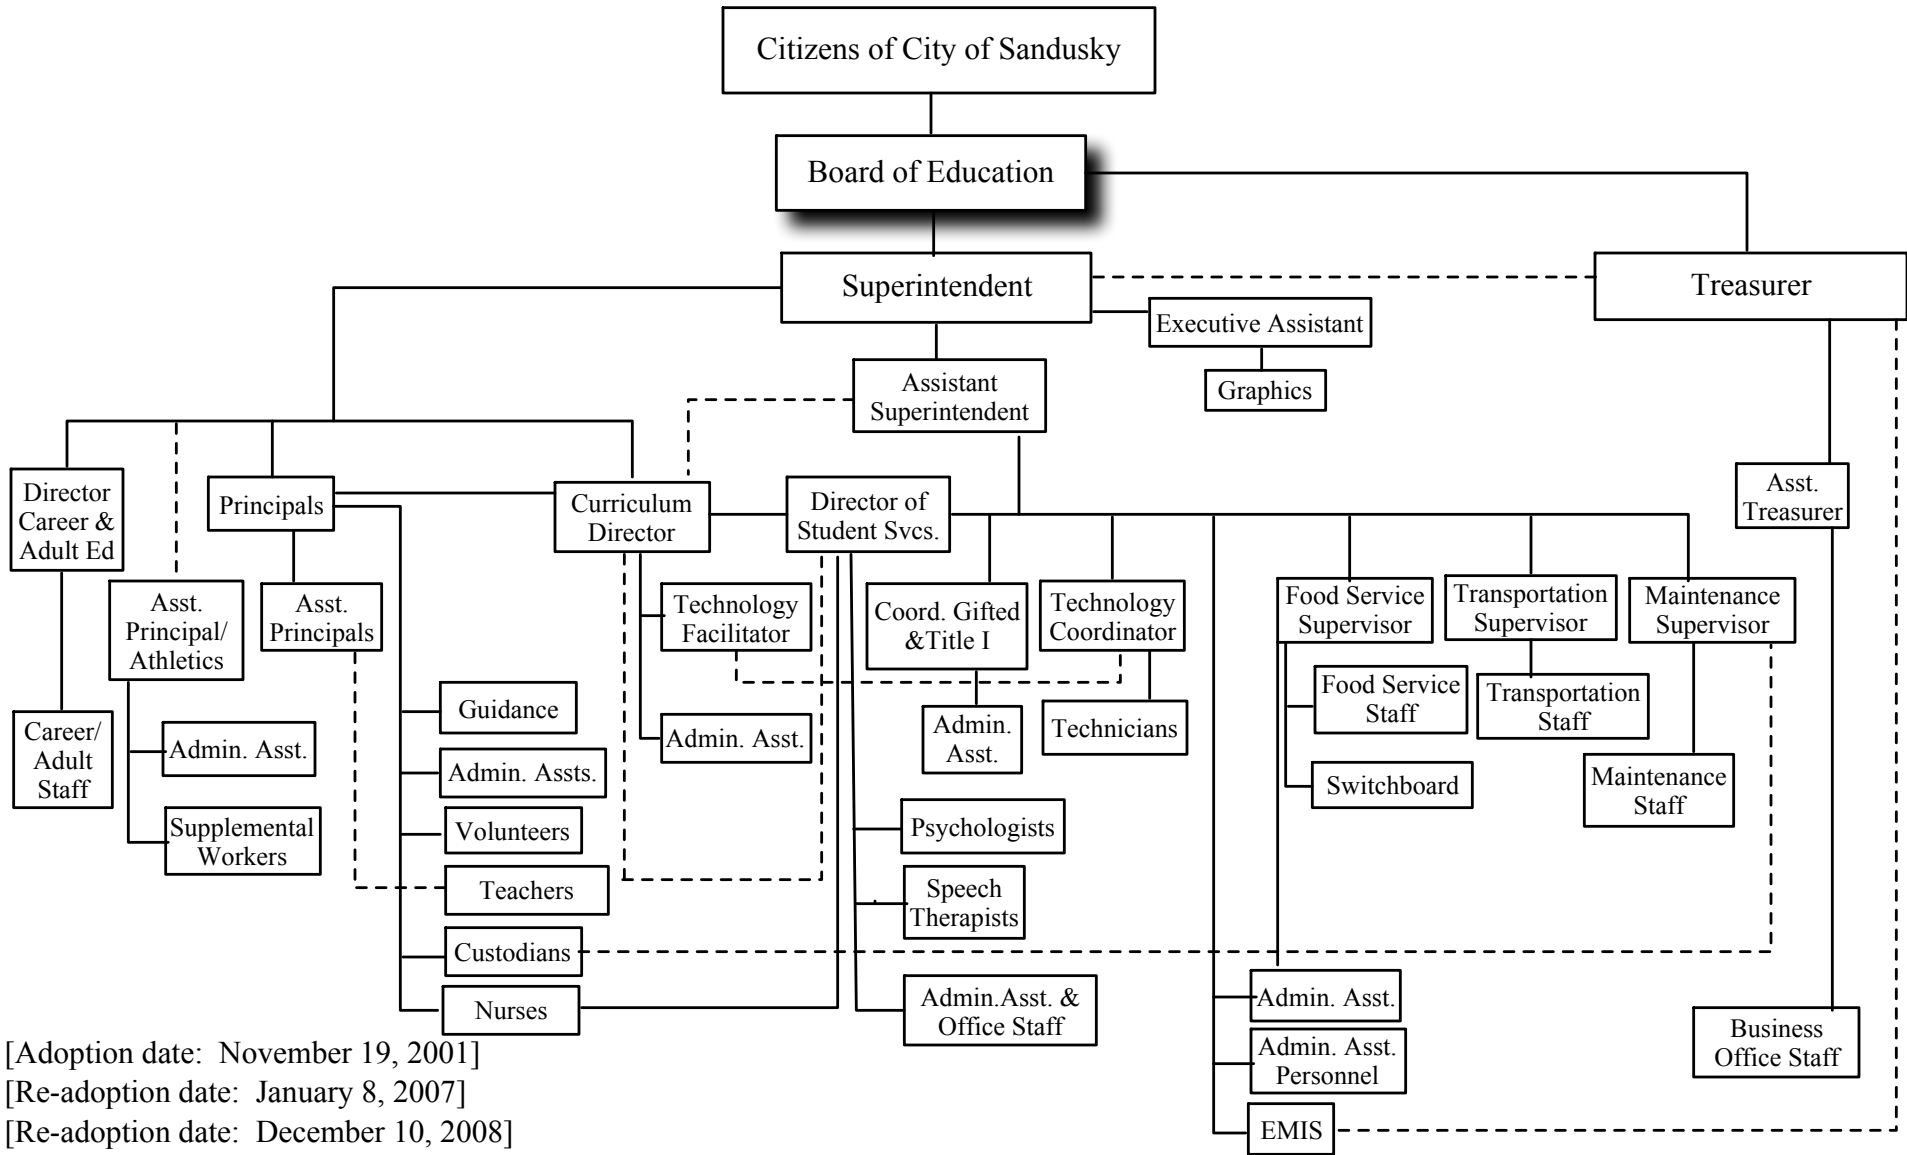

ORGANIZATIONAL CHART

[Adoption date: November 19, 2001]
 [Re-adoption date: January 8, 2007]
 [Re-adoption date: December 10, 2008]
 [Re-adoption date: January 12, 2009]

CROSS REF.: CCB, Staff Relations and Lines of Authority

Sandusky City School District, Sandusky, Ohio